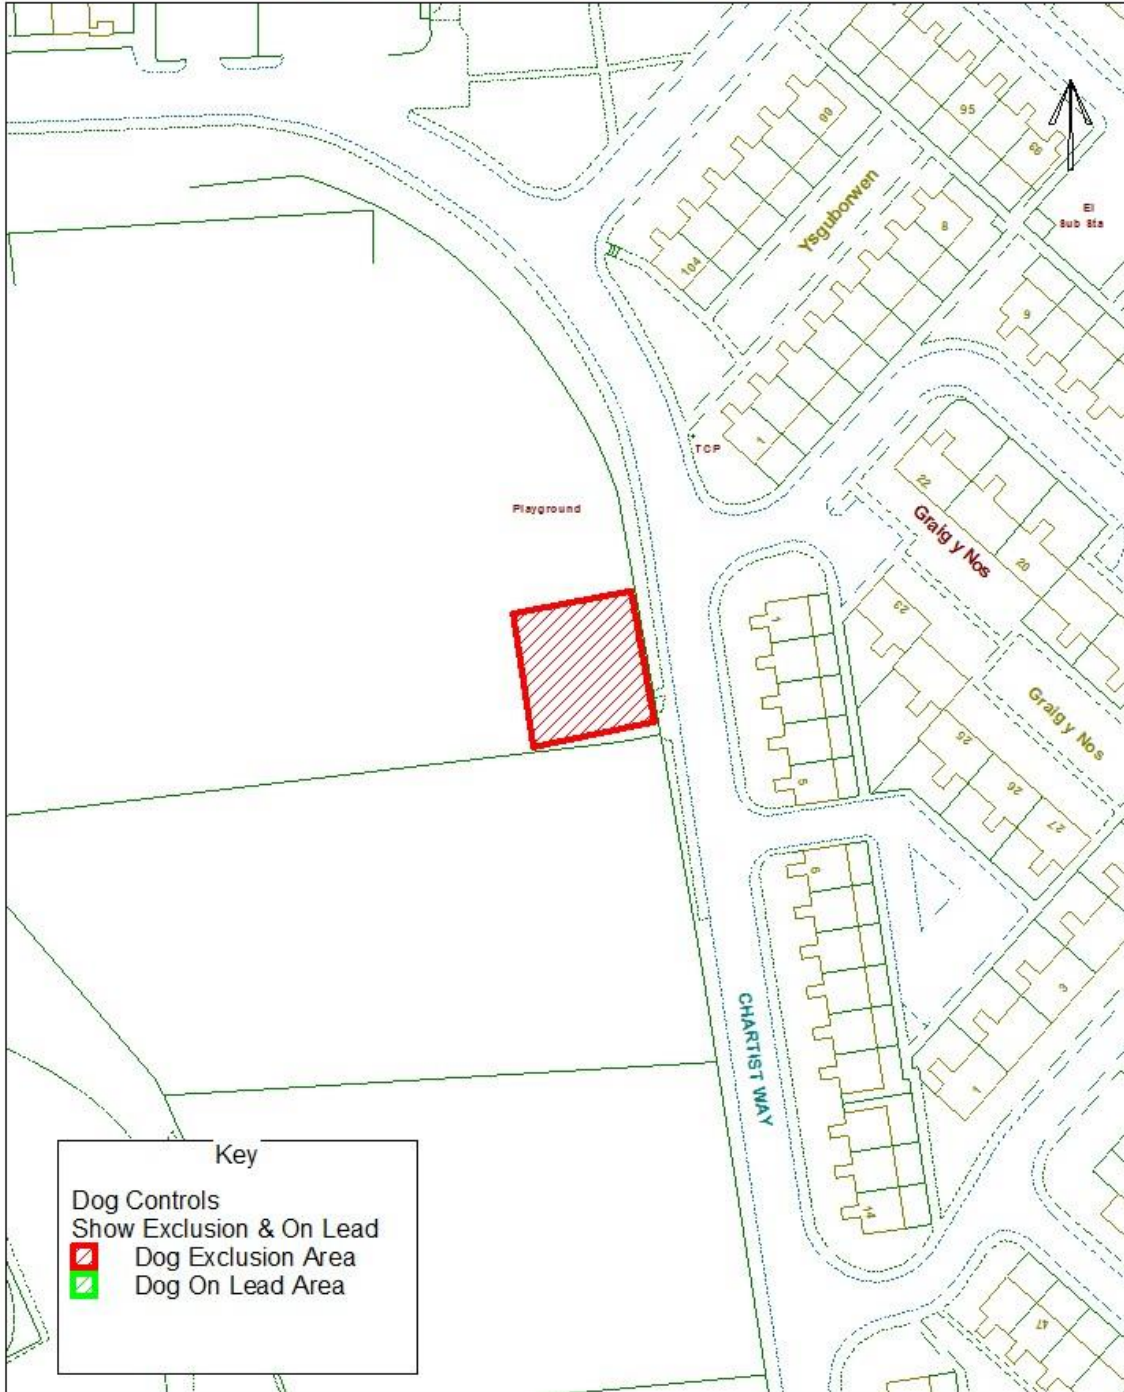

## Dog Controls - Public Space Protection Order

Order Ref. No: PSPO-DC-101

Site Name: Playground at Chartist Way, Sirhowy, Tredegar.

Easting: 314428 Northing: 210227

Reproduced from the Ordnance Survey Mapping with the permission of Her Majesty's Stationary Office (C) Crown Copyright. Unauthorised reproduction infringes Crown Copyright and may lead to prosecution or civil proceedings. BGCC - LA69902L.

Atgynhwyliwyd o Fapanil Ordnance Survey osodolion Rhwng Llyda Eri (Kwntwr) (c) Howlfrant y Gwm. Yn eidd atgynhyrhu heb awdurdod yr Iorri Howlfrant y Gwm a gall arwain at orywiad neu orydwed sŵl. BGCC - LA69902L.