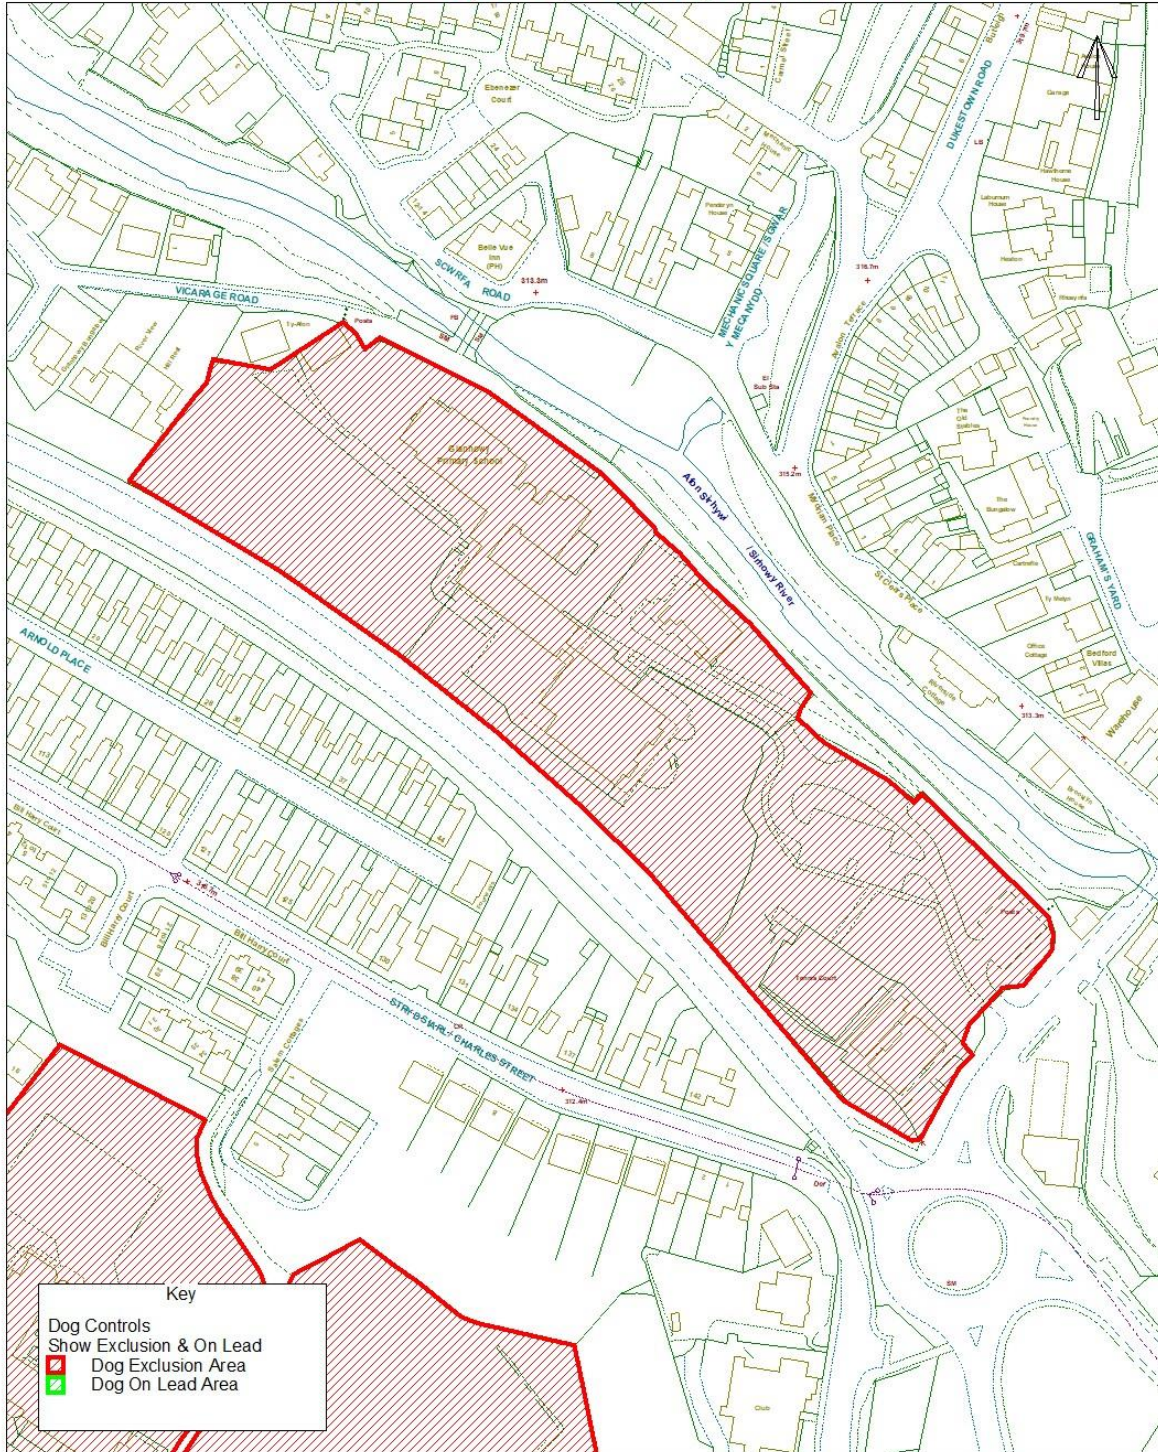

Blaenau Gwent County Borough Council

Dog Controls - Public Space Protection Order

Order Ref. No:	PSP0-DC-102
Site Name:	Glanhowy Primary School & River Centre 3-16 Learning Community, Tredegar
Easting:	314108
Northing:	210039