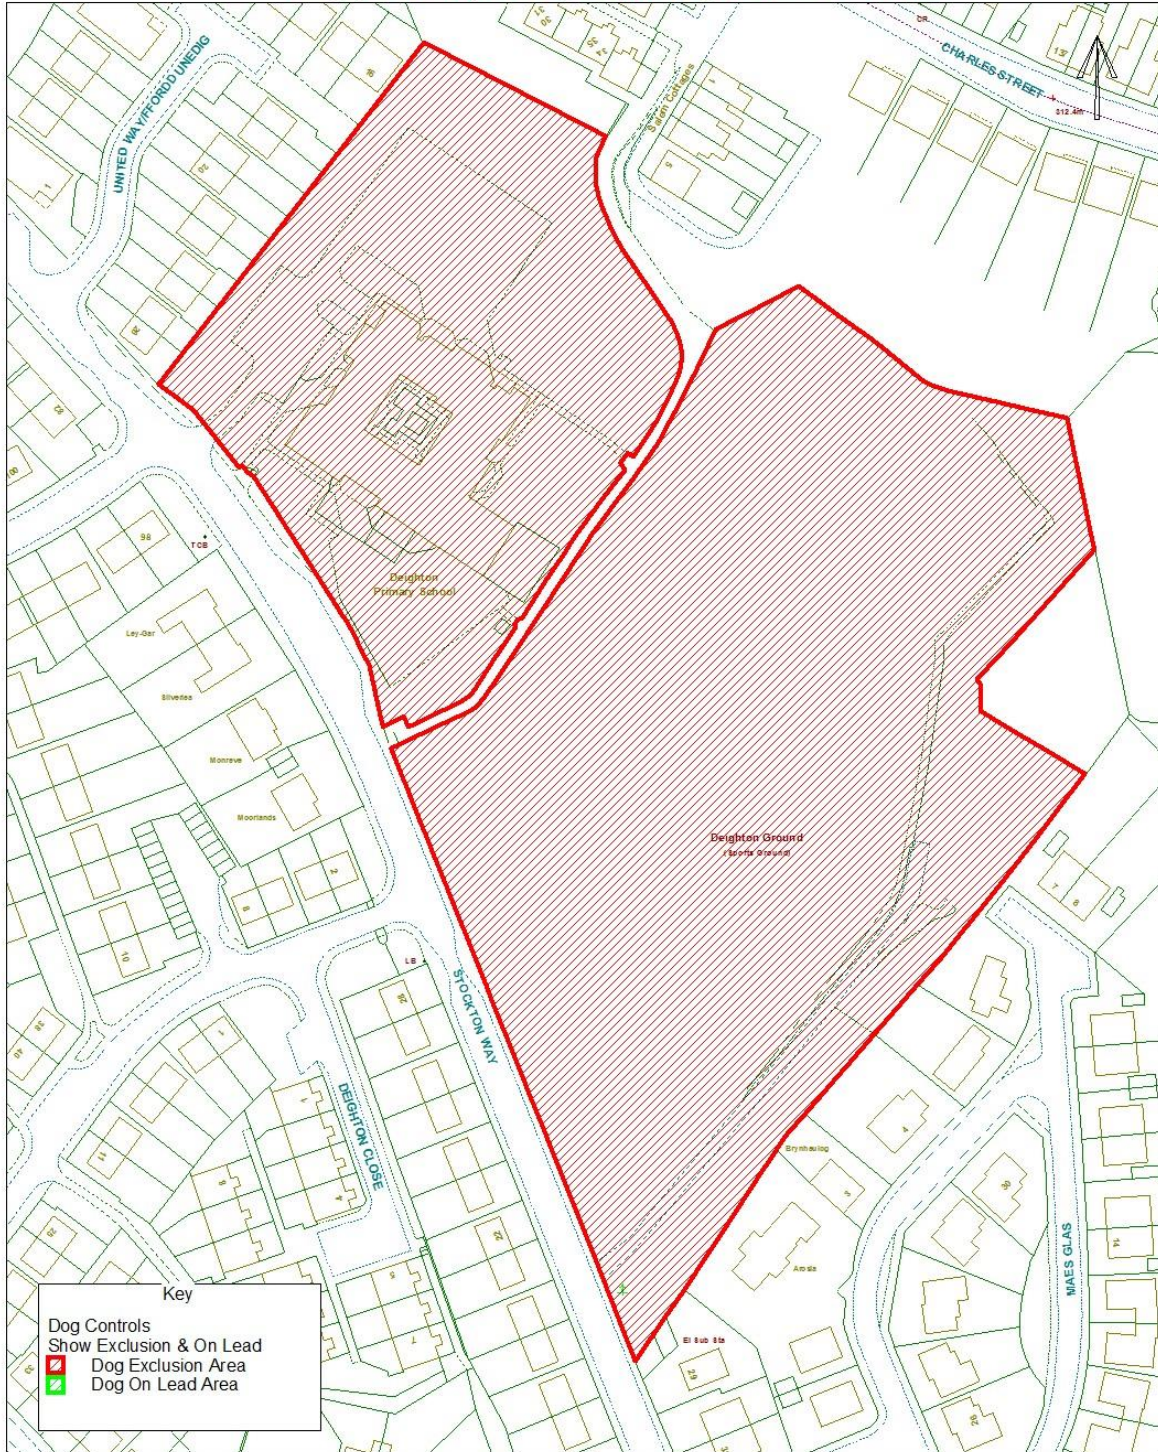

Blaenau Gwent County Borough Council

Dog Controls - Public Space Protection Order

Order Ref. No:	PSPO-DC-103 & PSPO-DC-104
Site Name:	Deighton Primary School & Sports Ground, Stockton Way, Tredegar.
Eastings:	313989
Northing:	209779